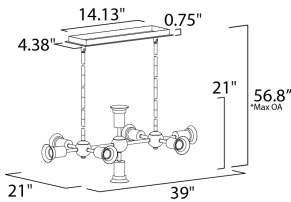

**MEASUREMENTS**

- DIMENSION : 39" L x 21" W x 21" H
- MAX OAH : 56.8" OAH
- CANOPY : 4.38" W x 0.75" H x 14.13" L
- HANGING WEIGHT : 5.96 lb

**LAMPING**

- INPUT VOLTAGE : 120V
- LUMENS : 1,320 Rated
- BULB : 8 x 3.5W LED E26 Medium G40 , 28W Total
- BULB INCLUDED : (Included)
- DIMMABLE : Yes
- COLOR\_TEMP : 2200K