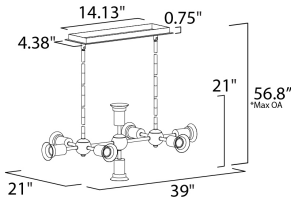

MEASUREMENTS

- DIMENSION : 39" L x 21" W x 21" H
- MAX OAH : 56.8" OAH
- CANOPY : 4.38" W x 0.75" H x 14.13" L
- HANGING WEIGHT : 5.96 lb

LAMPING

- INPUT VOLTAGE : 120V
- LUMENS : 1,320 Rated
- BULB : 8 x 3.5W LED E26 Medium G40 , 28W Total
- BULB INCLUDED : (Included)
- DIMMABLE : Yes
- COLOR_TEMP : 2200K