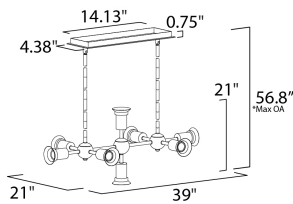

MEASUREMENTS

- DIMENSION : 39" L x 21" W x 21" H
- MAX OAH : 56.8" OAH
- CANOPY : 4.38" W x 0.75" H x 14.13" L
- HANGING WEIGHT : 2.6 lb

LAMPING

- INPUT VOLTAGE : 120V
- BULB : 8 x 60W Incandescent E26 Medium G40 , 480W Total
- BULB INCLUDED : (Not Included)
- DIMMABLE : Yes