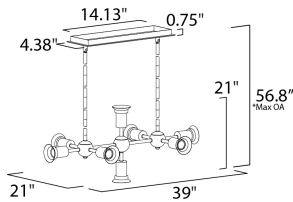

**MEASUREMENTS**

- DIMENSION : 39" L x 21" W x 21" H
- MAX OAH : 56.8" OAH
- CANOPY : 4.38" W x 0.75" H x 14.13" L
- HANGING WEIGHT : 6.12 lb

**LAMPING**

- INPUT VOLTAGE : 120V
- LUMENS : 1,320 Rated
- BULB : 8 x 3.5W LED E26 Medium G40 , 28W Total
- BULB INCLUDED : (Included)
- DIMMABLE : Yes
- COLOR\_TEMP : 2200K