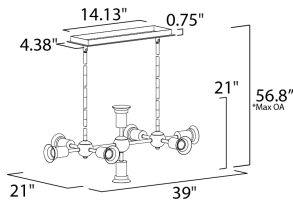

MEASUREMENTS

- DIMENSION : 39" L x 21" W x 21" H
- MAX OAH : 56.8" OAH
- CANOPY : 4.38" W x 0.75" H x 14.13" L
- HANGING WEIGHT : 5.96 lb

LAMPING

- INPUT VOLTAGE : 120V
- LUMENS : 1,320 Rated
- BULB : 8 x 3.5W LED E26 Medium G40 , 28W Total
- BULB INCLUDED : (Included)
- DIMMABLE : Yes
- COLOR_TEMP : 2200K