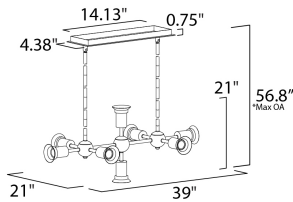

MEASUREMENTS

- DIMENSION : 39" L x 21" W x 21" H
- MAX OAH : 56.8" OAH
- CANOPY : 4.38" W x 0.75" H x 14.13" L
- HANGING WEIGHT : 5.96 lb

LAMPING

- INPUT VOLTAGE : 120V
- LUMENS : 1,320 Rated
- BULB : 8 x 3.5W LED E26 Medium G40 , 28W Total
- BULB INCLUDED : (Included)
- DIMMABLE : Yes
- COLOR_TEMP : 2200K