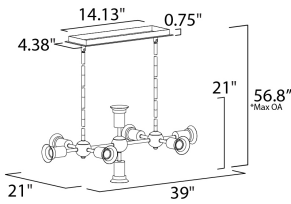

MEASUREMENTS

- DIMENSION : 39" L x 21" W x 21" H
- MAX OAH : 56.8" OAH
- CANOPY : 4.38" W x 0.75" H x 14.13" L
- HANGING WEIGHT : 5.96 lb

LAMPING

- INPUT VOLTAGE : 120V
- LUMENS : 1,320 Rated
- BULB : 8 x 3.5W LED E26 Medium G40 , 28W Total
- BULB INCLUDED : (Included)
- DIMMABLE : Yes
- COLOR_TEMP : 2200K