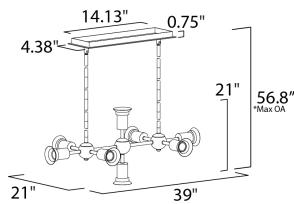

MEASUREMENTS

- DIMENSION : 39" L x 21" W x 21" H
- MAX OAH : 56.8" OAH
- CANOPY : 4.38" W x 0.75" H x 14.13" L
- HANGING WEIGHT : 2.6 lb

LAMPING

- INPUT VOLTAGE : 120V
- BULB : 8 x 60W Incandescent E26 Medium G40 , 480W Total
- BULB INCLUDED : (Not Included)
- DIMMABLE : Yes