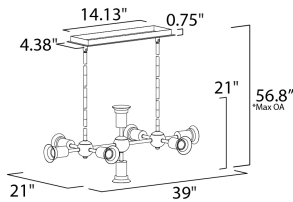

**MEASUREMENTS**

DIMENSION : 39" L x 21" W x 21" H  
 MAX OAH : 56.8" OAH  
 CANOPY : 4.38" W x 0.75" H x 14.13" L  
 HANGING WEIGHT : 2.6 lb

**LAMPING**

INPUT VOLTAGE : 120V  
 BULB : 8 x 60W Incandescent E26 Medium G40 , 480W Total  
 BULB INCLUDED : (Not Included)  
 DIMMABLE : Yes