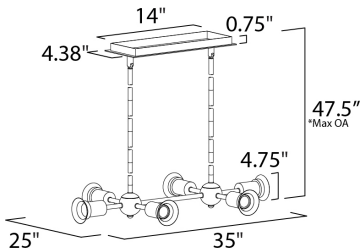

\*max overall height

**MEASUREMENTS**

- DIMENSION : 35" L x 25" W x 4.75" H
- MAX OAH : 47.5" OAH
- CANOPY : 4.38" W x 0.75" H x 14.13" L
- HANGING WEIGHT : 4.59 lb

**LAMPING**

- INPUT VOLTAGE : 120V
- LUMENS : 990 Rated
- BULB : 6 x 3.5W LED E26 Medium G40 , 21W Total
- BULB INCLUDED : (Included)
- DIMMABLE : Yes
- COLOR\_TEMP : 2200K