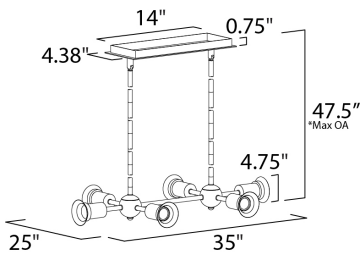

\*max overall height

**MEASUREMENTS**

- DIMENSION : 35" L x 25" W x 4.75" H
- MAX OAH : 47.5" OAH
- CANOPY : 4.38" W x 0.75" H x 14.13" L
- HANGING WEIGHT : 4.59 lb

**LAMPING**

- INPUT VOLTAGE : 120V
- LUMENS : 990 Rated
- BULB : 6 x 3.5W LED E26 Medium G40 , 21W Total
- BULB INCLUDED : (Included)
- DIMMABLE : Yes
- COLOR\_TEMP : 2200K