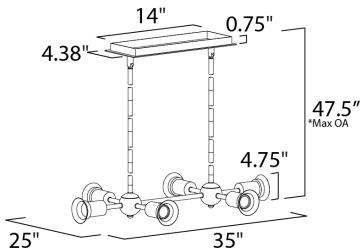

\*max overall height

**MEASUREMENTS**

- DIMENSION : 35" L x 25" W x 4.75" H
- MAX OAH : 47.5" OAH
- CANOPY : 4.38" W x 0.75" H x 14.13" L
- HANGING WEIGHT : 4.47 lb

**LAMPING**

- INPUT VOLTAGE : 120V
- LUMENS : 990 Rated
- BULB : 6 x 3.5W LED E26 Medium G40 , 21W Total
- BULB INCLUDED : (Included)
- DIMMABLE : Yes
- COLOR\_TEMP : 2200K