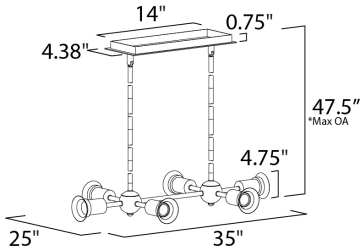

MEASUREMENTS

- DIMENSION : 35" L x 25" W x 4.75" H
- MAX OAH : 47.5" OAH
- CANOPY : 4.38" W x 0.75" H x 14.13" L
- HANGING WEIGHT : 6.11 lb

LAMPING

- INPUT VOLTAGE : 120V
- BULB : 6 x 60W Incandescent E26 Medium G40 , 360W Total
- BULB INCLUDED : (Not Included)
- DIMMABLE : Yes

*max overall height

FINISHES OPTION

- Polished Chrome (PC)
- Satin Brass (SBR)

MATERIAL

Steel

RATINGS

cULus
Dry Location

ADDITIONAL