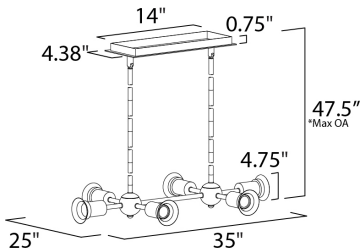

**MEASUREMENTS**

- DIMENSION : 35" L x 25" W x 4.75" H
- MAX OAH : 47.5" OAH
- CANOPY : 4.38" W x 0.75" H x 14.13" L
- HANGING WEIGHT : 6.11 lb

**LAMPING**

- INPUT VOLTAGE : 120V
- BULB : 6 x 60W Incandescent E26 Medium G40 , 360W Total
- BULB INCLUDED : (Not Included)
- DIMMABLE : Yes

\*max overall height

**FINISHES OPTION**

-  Polished Chrome (PC)
-  Satin Brass (SBR)

**MATERIAL**

Steel

**RATINGS**

cULus  
Dry Location

**ADDITIONAL**