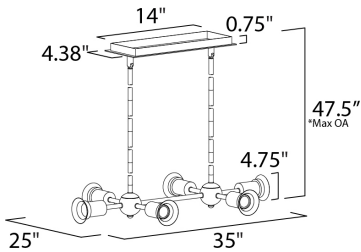

MEASUREMENTS

- DIMENSION : 35" L x 25" W x 4.75" H
- MAX OAH : 47.5" OAH
- CANOPY : 4.38" W x 0.75" H x 14.13" L
- HANGING WEIGHT : 6.11 lb

LAMPING

- INPUT VOLTAGE : 120V
- BULB : 6 x 60W Incandescent E26 Medium G40 , 360W Total
- BULB INCLUDED : (Not Included)
- DIMMABLE : Yes

*max overall height

FINISHES OPTION

-  Polished Chrome (PC)
-  Satin Brass (SBR)

MATERIAL

Steel

RATINGS

cULus
Dry Location

ADDITIONAL