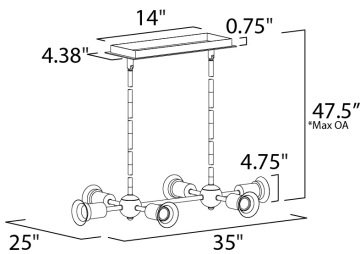

*max overall height

MEASUREMENTS

- DIMENSION : 35" L x 25" W x 4.75" H
- MAX OAH : 47.5" OAH
- CANOPY : 4.38" W x 0.75" H x 14.13" L
- HANGING WEIGHT : 4.59 lb

LAMPING

- INPUT VOLTAGE : 120V
- LUMENS : 990 Rated
- BULB : 6 x 3.5W LED E26 Medium G40 , 21W Total
- BULB INCLUDED : (Included)
- DIMMABLE : Yes
- COLOR_TEMP : 2200K