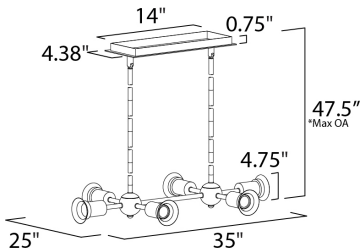

*max overall height

MEASUREMENTS

- DIMENSION : 35" L x 25" W x 4.75" H
- MAX OAH : 47.5" OAH
- CANOPY : 4.38" W x 0.75" H x 14.13" L
- HANGING WEIGHT : 4.59 lb

LAMPING

- INPUT VOLTAGE : 120V
- LUMENS : 990 Rated
- BULB : 6 x 3.5W LED E26 Medium G40 , 21W Total
- BULB INCLUDED : (Included)
- DIMMABLE : Yes
- COLOR_TEMP : 2200K