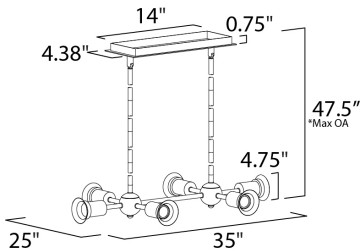

\*max overall height

**MEASUREMENTS**

- DIMENSION : 35" L x 25" W x 4.75" H
- MAX OAH : 47.5" OAH
- CANOPY : 4.38" W x 0.75" H x 14.13" L
- HANGING WEIGHT : 4.47 lb

**LAMPING**

- INPUT VOLTAGE : 120V
- LUMENS : 990 Rated
- BULB : 6 x 3.5W LED E26 Medium G40 , 21W Total
- BULB INCLUDED : (Included)
- DIMMABLE : Yes
- COLOR\_TEMP : 2200K