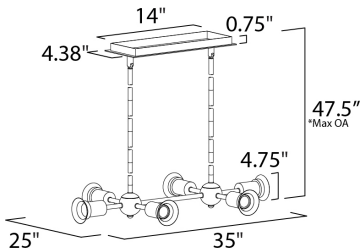

*max overall height

MEASUREMENTS

- DIMENSION : 35" L x 25" W x 4.75" H
- MAX OAH : 47.5" OAH
- CANOPY : 4.38" W x 0.75" H x 14.13" L
- HANGING WEIGHT : 4.47 lb

LAMPING

- INPUT VOLTAGE : 120V
- LUMENS : 990 Rated
- BULB : 6 x 3.5W LED E26 Medium G40 , 21W Total
- BULB INCLUDED : (Included)
- DIMMABLE : Yes
- COLOR_TEMP : 2200K