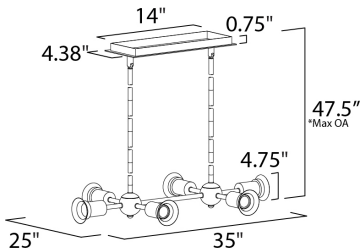

*max overall height

MEASUREMENTS

- DIMENSION : 35" L x 25" W x 4.75" H
- MAX OAH : 47.5" OAH
- CANOPY : 4.38" W x 0.75" H x 14.13" L
- HANGING WEIGHT : 6.11 lb

LAMPING

- INPUT VOLTAGE : 120V
- BULB : 6 x 60W Incandescent E26 Medium G40 , 360W Total
- BULB INCLUDED : (Not Included)
- DIMMABLE : Yes