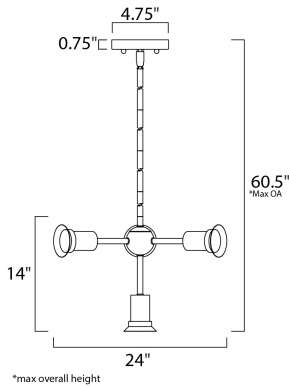

MEASUREMENTS

- DIMENSION : 24" L x 24" W x 14" H
- MAX OAH : 60.5" OAH
- CANOPY : 4.75" W x 0.75" H x 4.75" L
- HANGING WEIGHT : 3.06 lb

LAMPING

- INPUT VOLTAGE : 120V
- LUMENS : 660 Rated
- BULB : 4 x 3.5W LED E26 Medium G40 , 14W Total
- BULB INCLUDED : (Included)
- DIMMABLE : Yes
- COLOR_TEMP : 2200K