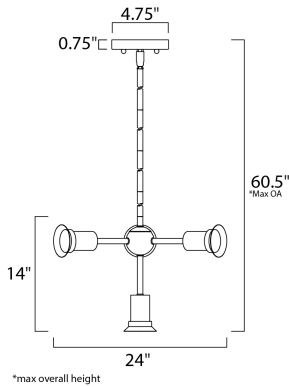

MEASUREMENTS

- DIMENSION : 24" L x 24" W x 14" H
- MAX OAH : 60.5" OAH
- CANOPY : 4.75" W x 0.75" H x 4.75" L
- HANGING WEIGHT : 2.98 lb

LAMPING

- INPUT VOLTAGE : 120V
- LUMENS : 660 Rated
- BULB : 4 x 3.5W LED E26 Medium G40 , 14W Total
- BULB INCLUDED : (Included)
- DIMMABLE : Yes
- COLOR_TEMP : 2200K