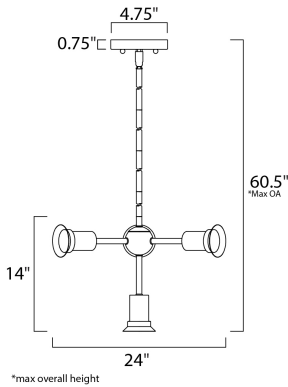

**MEASUREMENTS**

- DIMENSION : 24" L x 24" W x 14" H
- MAX OAH : 60.5" OAH
- CANOPY : 4.75" W x 0.75" H x 4.75" L
- HANGING WEIGHT : 2.98 lb

**LAMPING**

- INPUT VOLTAGE : 120V
- LUMENS : 660 Rated
- BULB : 4 x 3.5W LED E26 Medium G40 , 14W Total
- BULB INCLUDED : (Included)
- DIMMABLE : Yes
- COLOR\_TEMP : 2200K