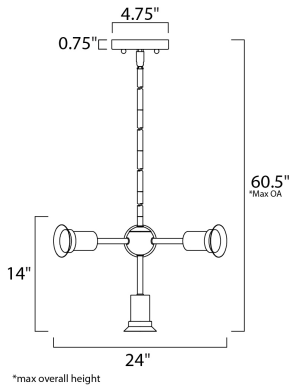

MEASUREMENTS

- DIMENSION : 24" W x 14" H
- MAX OAH : 60.5" OAH
- CANOPY : 4.75" W x 0.75" H x 4.75" L
- HANGING WEIGHT : 2.73 lb

LAMPING

- INPUT VOLTAGE : 120V
- BULB : 4 x 60W Incandescent E26 Medium G40 , 240W Total
- BULB INCLUDED : (Not Included)
- DIMMABLE : Yes