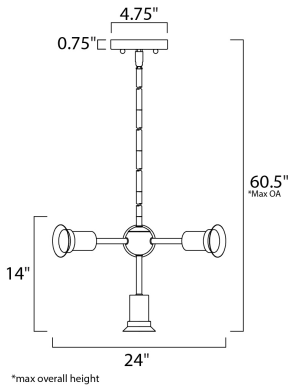

MEASUREMENTS

- DIMENSION : 24" L x 24" W x 14" H
- MAX OAH : 60.5" OAH
- CANOPY : 4.75" W x 0.75" H x 4.75" L
- HANGING WEIGHT : 3.06 lb

LAMPING

- INPUT VOLTAGE : 120V
- LUMENS : 660 Rated
- BULB : 4 x 3.5W LED E26 Medium G40 , 14W Total
- BULB INCLUDED : (Included)
- DIMMABLE : Yes
- COLOR_TEMP : 2200K

FINISHES OPTION

-  Polished Chrome (PC)
-  Satin Brass (SBR)

MATERIAL

Steel

RATINGS

cULus
Dry Location

ADDITIONAL

ADJUSTABLE
SLOPE: 120
OPERATING TEMPERATURE:
-20°C (-4°F), 40°C (104°F)