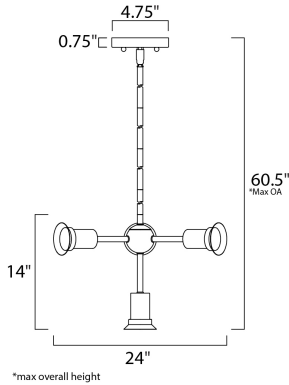

MEASUREMENTS

- DIMENSION : 24" W x 14" H
- MAX OAH : 60.5" OAH
- CANOPY : 4.75" W x 0.75" H x 4.75" L
- HANGING WEIGHT : 2.73 lb

LAMPING

- INPUT VOLTAGE : 120V
- BULB : 4 x 60W Incandescent E26 Medium G40 , 240W Total
- BULB INCLUDED : (Not Included)
- DIMMABLE : Yes