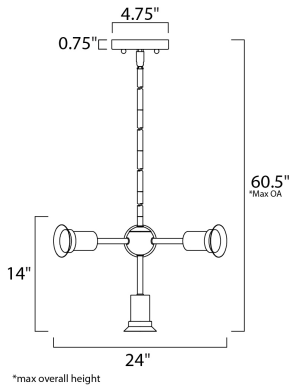

**MEASUREMENTS**

- DIMENSION : 24" W x 14" H
- MAX OAH : 60.5" OAH
- CANOPY : 4.75" W x 0.75" H x 4.75" L
- HANGING WEIGHT : 2.73 lb

**LAMPING**

- INPUT VOLTAGE : 120V
- BULB : 4 x 60W Incandescent E26 Medium G40 , 240W Total
- BULB INCLUDED : (Not Included)
- DIMMABLE : Yes