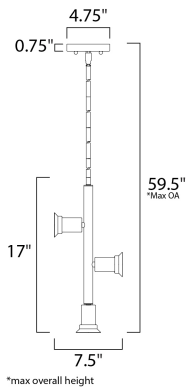

MEASUREMENTS

- DIMENSION : 17" L x 17" W x 21" H
- MAX OAH : 59.5" OAH
- CANOPY : 4.75" W x 0.75" H
- HANGING WEIGHT : 2.24 lb

LAMPING

- INPUT VOLTAGE : 120V
- LUMENS : 495 Rated
- BULB : 3 x 3.5W LED E26 Medium G40 , 10W Total
- BULB INCLUDED : (Included)
- DIMMABLE : Yes
- COLOR_TEMP : 2200K