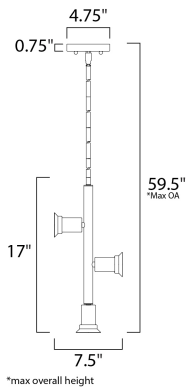

**MEASUREMENTS**

- DIMENSION : 17" L x 17" W x 21" H
- MAX OAH : 59.5" OAH
- CANOPY : 4.75" W x 0.75" H
- HANGING WEIGHT : 2.24 lb

**LAMPING**

- INPUT VOLTAGE : 120V
- LUMENS : 495 Rated
- BULB : 3 x 3.5W LED E26 Medium G40 , 10W Total
- BULB INCLUDED : (Included)
- DIMMABLE : Yes
- COLOR\_TEMP : 2200K