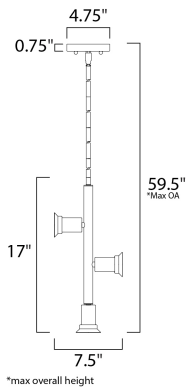

MEASUREMENTS

- DIMENSION : 17" W x 21" H
- MAX OAH : 59.5" OAH
- CANOPY : 4.75" W x 0.75" H
- HANGING WEIGHT : 2.54 lb

LAMPING

- INPUT VOLTAGE : 120V
- BULB : 3 x 60W Incandescent E26 Medium G40 , 180W Total
- BULB INCLUDED : (Not Included)
- DIMMABLE : Yes