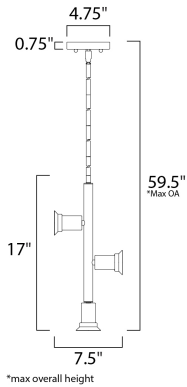

MEASUREMENTS

- DIMENSION : 17" L x 17" W x 21" H
- MAX OAH : 59.5" OAH
- CANOPY : 4.75" W x 0.75" H
- HANGING WEIGHT : 2.24 lb

LAMPING

- INPUT VOLTAGE : 120V
- LUMENS : 495 Rated
- BULB : 3 x 3.5W LED E26 Medium G40 , 10W Total
- BULB INCLUDED : (Included)
- DIMMABLE : Yes
- COLOR_TEMP : 2200K