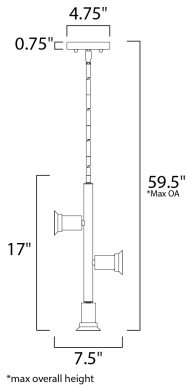

MEASUREMENTS

- DIMENSION : 17" W x 21" H
- MAX OAH : 59.5" OAH
- CANOPY : 4.75" W x 0.75" H
- HANGING WEIGHT : 2.54 lb

LAMPING

- INPUT VOLTAGE : 120V
- BULB : 3 x 60W Incandescent E26 Medium G40 , 180W Total
- BULB INCLUDED : (Not Included)
- DIMMABLE : Yes