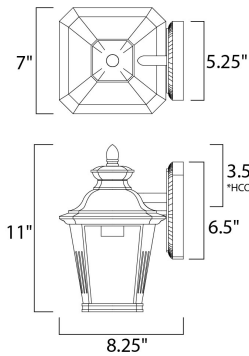

PRODUCT DESCRIPTION

Knoxville is an updated take on the traditional lantern style. Finished in Bronze and with the option of Clear or Frosted glass, our Incandescent version is sure to wow.

FINISHES OPTION

Bronze (BZ)

GLASS

Clear CL

MATERIAL

Aluminum, Glass

RATINGS

cETLus
Wet Location

ADDITIONAL

OPERATING TEMPERATURE:
-20°C (-4°F), 40°C (104°F)

MEASUREMENTS

DIMENSION : 7" W x 11" H x 8.25" Ext
BACK PLATE : 6.5" W x 5.25" H x 3.5" HCO
HANGING WEIGHT : 3 lb

LAMPING

INPUT VOLTAGE : 120V
BULB : 1 x 60W Incandescent E26 Medium , 60W Total
BULB INCLUDED : (Not Included)
DIMMABLE : Yes

Always consult a qualified electrician before installing any lighting product.

WESTERN DISTRIBUTION CENTER (HEADQUARTER)
253 NORTH VINELAND AVE | CITY OF INDUSTRY, CA 91746

EASTERN DISTRIBUTION CENTER
101 GARDNER PARK | PEACHTREE CITY, GA 30269

P. 626.956.4200 | F. 626.956.4225 | maximlighting.com