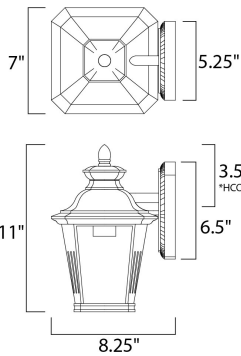

PRODUCT DESCRIPTION

Knoxville is an updated take on the traditional lantern style. Finished in Bronze and with the option of Clear or Frosted glass, our Incandescent version is sure to wow.

FINISHES OPTION

Bronze (BZ)

GLASS

Clear CL

MATERIAL

Aluminum, Glass

RATINGS

cETLus
Wet Location

ADDITIONAL

OPERATING TEMPERATURE:
-20°C (-4°F), 40°C (104°F)

MEASUREMENTS

DIMENSION : 7" W x 11" H x 8.25" Ext
BACK PLATE : 6.5" W x 5.25" H x 3.5" HCO
HANGING WEIGHT : 3 lb

LAMPING

INPUT VOLTAGE : 120V
BULB : 1 x 60W Incandescent E26 Medium , 60W Total
BULB INCLUDED : (Not Included)
DIMMABLE : Yes

Always consult a qualified electrician before installing any lighting product.

WESTERN DISTRIBUTION CENTER (HEADQUARTER)
253 NORTH VINELAND AVE | CITY OF INDUSTRY, CA 91746

EASTERN DISTRIBUTION CENTER
101 GARDNER PARK | PEACHTREE CITY, GA 30269

P. 626.956.4200 | F. 626.956.4225 | maximlighting.com