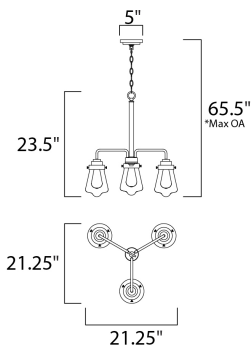

ADJUSTABLE  
SLOPE: 120  
OPERATING TEMPERATURE:  
-20°C (-4°F), 40°C (104°F)

\*max overall height

**MEASUREMENTS**

DIMENSION : 21.25" L x 21" W x 23.5" H  
 MAX OAH : 65.5" OAH  
 CANOPY : 5" W x 1" H x 5" L  
 HANGING WEIGHT : 5.95 lb