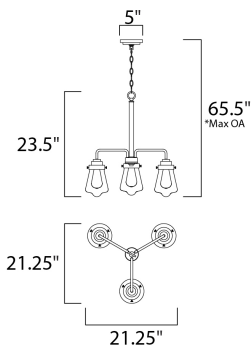

ADJUSTABLE  
SLOPE: 120  
OPERATING TEMPERATURE:  
-20°C (-4°F), 40°C (104°F)

**MEASUREMENTS**

- DIMENSION : 21.25" L x 21" W x 23.5" H
- MAX OAH : 65.5" OAH
- CANOPY : 5" W x 1" H x 5" L
- HANGING WEIGHT : 5.95 lb