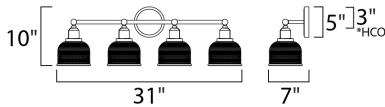

*height from center of outlet to the top of the fixture

MEASUREMENTS

- DIMENSION : 31" W x 10" H x 7" Ext
- BACK PLATE : 5" W x 5" H x 3" HCO
- HANGING WEIGHT : 9.24 lb

LAMPING

- INPUT VOLTAGE : 120V
- BULB : 4 x 60W Incandescent E26 Medium , 240W Total
- BULB INCLUDED : (Not Included)
- DIMMABLE : Yes