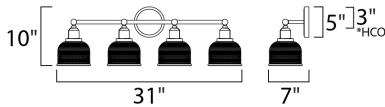

\*height from center of outlet to the top of the fixture

**MEASUREMENTS**

- DIMENSION : 31" W x 10" H x 7" Ext
- BACK PLATE : 5" W x 5" H x 3" HCO
- HANGING WEIGHT : 9.24 lb

**LAMPING**

- INPUT VOLTAGE : 120V
- BULB : 4 x 60W Incandescent E26 Medium , 240W Total
- BULB INCLUDED : (Not Included)
- DIMMABLE : Yes