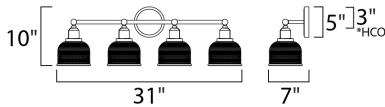

\*height from center of outlet to the top of the fixture

**MEASUREMENTS**

DIMENSION : 31" W x 10" H x 7" Ext  
 BACK PLATE : 5" W x 5" H x 3" HCO  
 HANGING WEIGHT : 9.24 lb

**LAMPING**

INPUT VOLTAGE : 120V  
 BULB : 4 x 60W Incandescent E26 Medium , 240W Total  
 BULB INCLUDED : (Not Included)  
 DIMMABLE : Yes