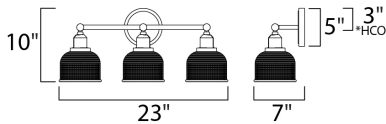

\*height from center of outlet to the top of the fixture

**MEASUREMENTS**

DIMENSION : 23" W x 10" H x 7" Ext  
 BACK PLATE : 5" W x 5" H x 3" HCO  
 HANGING WEIGHT : 7.04 lb

**LAMPING**

INPUT VOLTAGE : 120V  
 BULB : 3 x 60W Incandescent E26 Medium , 180W Total  
 BULB INCLUDED : (Not Included)  
 DIMMABLE : Yes