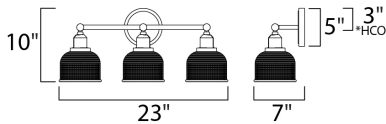

*height from center of outlet to the top of the fixture

MEASUREMENTS

- DIMENSION : 23" W x 10" H x 7" Ext
- BACK PLATE : 5" W x 5" H x 3" HCO
- HANGING WEIGHT : 7.04 lb

LAMPING

- INPUT VOLTAGE : 120V
- BULB : 3 x 60W Incandescent E26 Medium , 180W Total
- BULB INCLUDED : (Not Included)
- DIMMABLE : Yes