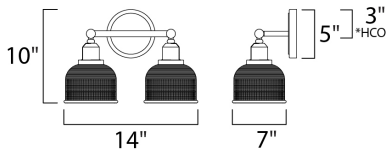

*height from center of outlet to the top of the fixture

MEASUREMENTS

- DIMENSION : 14" W x 10" H x 7" Ext
- BACK PLATE : 5" W x 5" H x 3" HCO
- HANGING WEIGHT : 5.06 lb

LAMPING

- INPUT VOLTAGE : 120V
- BULB : 2 x 60W Incandescent E26 Medium , 120W Total
- BULB INCLUDED : (Not Included)
- DIMMABLE : Yes