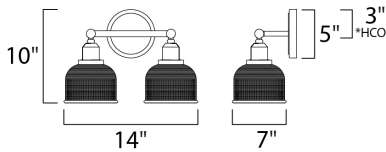

\*height from center of outlet to the top of the fixture

**MEASUREMENTS**

- DIMENSION : 14" W x 10" H x 7" Ext
- BACK PLATE : 5" W x 5" H x 3" HCO
- HANGING WEIGHT : 5.06 lb

**LAMPING**

- INPUT VOLTAGE : 120V
- BULB : 2 x 60W Incandescent E26 Medium , 120W Total
- BULB INCLUDED : (Not Included)
- DIMMABLE : Yes