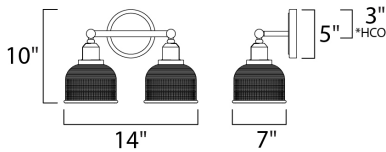

\*height from center of outlet to the top of the fixture

**MEASUREMENTS**

DIMENSION : 14" W x 10" H x 7" Ext  
 BACK PLATE : 5" W x 5" H x 3" HCO  
 HANGING WEIGHT : 5.06 lb

**LAMPING**

INPUT VOLTAGE : 120V  
 BULB : 2 x 60W Incandescent E26 Medium , 120W Total  
 BULB INCLUDED : (Not Included)  
 DIMMABLE : Yes