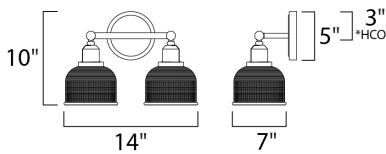

*height from center of outlet to the top of the fixture

MEASUREMENTS

DIMENSION : 14" W x 10" H x 7" Ext
 BACK PLATE : 5" W x 5" H x 3" HCO
 HANGING WEIGHT : 5.06 lb

LAMPING

INPUT VOLTAGE : 120V
 BULB : 2 x 60W Incandescent E26 Medium , 120W Total
 BULB INCLUDED : (Not Included)
 DIMMABLE : Yes