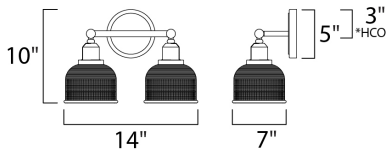

*height from center of outlet to the top of the fixture

MEASUREMENTS

DIMENSION : 14" W x 10" H x 7" Ext
 BACK PLATE : 5" W x 5" H x 3" HCO
 HANGING WEIGHT : 5.06 lb

LAMPING

INPUT VOLTAGE : 120V
 BULB : 2 x 60W Incandescent E26 Medium , 120W Total
 BULB INCLUDED : (Not Included)
 DIMMABLE : Yes