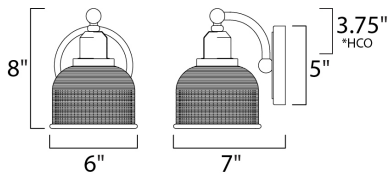

*height from center of outlet to the top of the fixture

MEASUREMENTS

DIMENSION : 6" W x 8" H x 7" Ext
 MAX OAH : 5" W x 5" H
 HANGING WEIGHT : 2.86 lb

LAMPING

INPUT VOLTAGE : 120V
 BULB : 1 x 60W Incandescent E26 Medium , 60W Total
 BULB INCLUDED : (Not Included)
 DIMMABLE : Yes