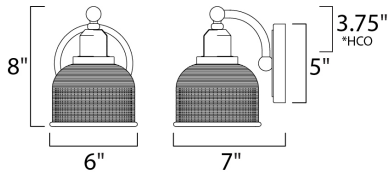

PRODUCT DESCRIPTION

Crisp and clean define this new collection with Polished Chrome frames and Clear, prismatic shades. The geometric pattern of the glass diffuses the glare while providing ample light.

MEASUREMENTS

- DIMENSION : 6" W x 8" H x 7" Ext
- MAX OAH : 5" W x 5" H
- HANGING WEIGHT : 2.86 lb

LAMPING

- INPUT VOLTAGE : 120V
- BULB : 1 x 60W Incandescent E26 Medium , 60W Total
- BULB INCLUDED : (Not Included)
- DIMMABLE : Yes

FINISHES OPTION

- Polished Chrome (PC)

GLASS

- Clear CL

MATERIAL

- Steel, Glass

RATINGS

- cETLus
- Damp Location

ADDITIONAL

- INSTALL UP/DOWN: Up/Down
- OPERATING TEMPERATURE: -20°C (-4°F), 40°C (104°F)

Always consult a qualified electrician before installing any lighting product.