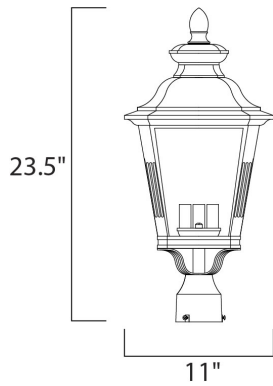

PRODUCT DESCRIPTION

Knoxville is an updated take on the traditional lantern style. Finished in Bronze and with the option of Clear or Frosted glass, our Incandescent version is sure to wow.

MEASUREMENTS

DIMENSION : 11" L x 11" W x 23.5" H

HANGING WEIGHT : 6.6 lb

LAMPING

INPUT VOLTAGE : 120V

BULB : 3 x 40W Incandescent E12 Candelabra , 120W Total

BULB INCLUDED : (Not Included)

DIMMABLE : Yes

FINISHES OPTION