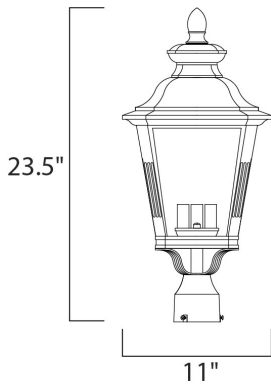

PRODUCT DESCRIPTION

Knoxville is an updated take on the traditional lantern style. Finished in Bronze and with the option of Clear or Frosted glass, our Incandescent version is sure to wow.

MEASUREMENTS

DIMENSION : 11" L x 11" W x 23.5" H

HANGING WEIGHT : 6.6 lb

LAMPING

INPUT VOLTAGE : 120V

BULB : 3 x 40W Incandescent E12 Candelabra , 120W Total

BULB INCLUDED : (Not Included)

DIMMABLE : Yes

FINISHES OPTION