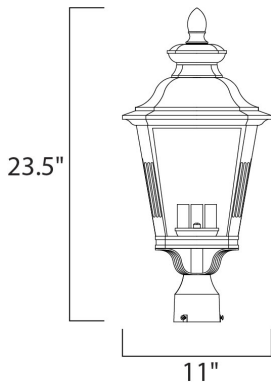

PRODUCT DESCRIPTION

Knoxville is an updated take on the traditional lantern style. Finished in Bronze and with the option of Clear or Frosted glass, our Incandescent version is sure to wow.

MEASUREMENTS

DIMENSION : 11" L x 11" W x 23.5" H
 HANGING WEIGHT : 6.6 lb

LAMPING

INPUT VOLTAGE : 120V
 BULB : 3 x 40W Incandescent E12 Candelabra , 120W Total
 BULB INCLUDED : (Not Included)
 DIMMABLE : Yes

FINISHES OPTION