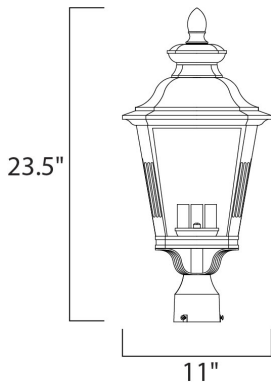

PRODUCT DESCRIPTION

Knoxville is an updated take on the traditional lantern style. Finished in Bronze and with the option of Clear or Frosted glass, our Incandescent version is sure to wow.

MEASUREMENTS

DIMENSION : 11" L x 11" W x 23.5" H

HANGING WEIGHT : 6.6 lb

LAMPING

INPUT VOLTAGE : 120V

BULB : 3 x 40W Incandescent E12 Candelabra , 120W Total

BULB INCLUDED : (Not Included)

DIMMABLE : Yes

FINISHES OPTION