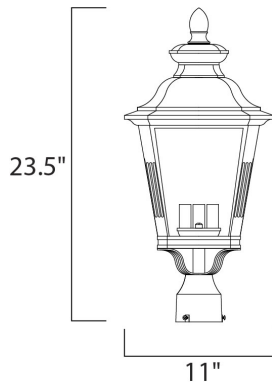

**PRODUCT DESCRIPTION**

Knoxville is an updated take on the traditional lantern style. Finished in Bronze and with the option of Clear or Frosted glass, our Incandescent version is sure to wow.

**MEASUREMENTS**

DIMENSION : 11" L x 11" W x 23.5" H

HANGING WEIGHT : 6.6 lb

**LAMPING**

INPUT VOLTAGE : 120V

BULB : 3 x 40W Incandescent E12 Candelabra , 120W Total

BULB INCLUDED : (Not Included)

DIMMABLE : Yes

**FINISHES OPTION**