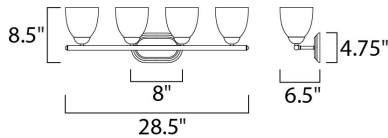

PRODUCT DESCRIPTION

This transitional design works in any style home. Full length oval backplates support simple bell-shaped, Frosted glass shades. Available in Satin Nickel, Matte Black, and Polished Chrome.

MEASUREMENTS

DIMENSION : 28.5" W x 8.5" H x 6.5" Ext
 BACK PLATE : 8" W x 4.75" H x 6.5" HCO
 HANGING WEIGHT : 6.4 lb

LAMPING

INPUT VOLTAGE : 120V
 BULB : 4 x 60W Incandescent E26 Medium , 240W Total
 BULB INCLUDED : (Not Included)
 DIMMABLE : Yes