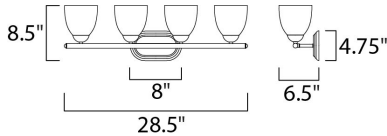

PRODUCT DESCRIPTION

This transitional design works in any style home. Full length oval backplates support simple bell-shaped, Frosted glass shades. Available in Satin Nickel, Matte Black, and Polished Chrome.

MEASUREMENTS

DIMENSION : 28.5" W x 8.5" H x 6.5" Ext
 BACK PLATE : 8" W x 4.75" H x 6.5" HCO
 HANGING WEIGHT : 6.4 lb

LAMPING

INPUT VOLTAGE : 120V
 BULB : 4 x 60W Incandescent E26 Medium , 240W Total
 BULB INCLUDED : (Not Included)
 DIMMABLE : Yes