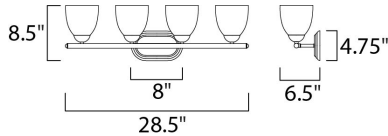

**PRODUCT DESCRIPTION**

This transitional design works in any style home. Full length oval backplates support simple bell-shaped, Frosted glass shades. Available in Satin Nickel, Matte Black, and Polished Chrome.

**MEASUREMENTS**

DIMENSION : 28.5" W x 8.5" H x 6.5" Ext  
 BACK PLATE : 8" W x 4.75" H x 6.5" HCO  
 HANGING WEIGHT : 6.4 lb

**LAMPING**

INPUT VOLTAGE : 120V  
 BULB : 4 x 60W Incandescent E26 Medium , 240W Total  
 BULB INCLUDED : (Not Included)  
 DIMMABLE : Yes