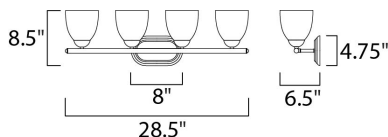

PRODUCT DESCRIPTION

This transitional design works in any style home. Full length oval backplates support simple bell-shaped, Frosted glass shades. Available in Satin Nickel, Matte Black, and Polished Chrome.

MEASUREMENTS

DIMENSION : 28.5" W x 8.5" H x 6.5" Ext
 BACK PLATE : 8" W x 4.75" H x 6.5" HCO
 HANGING WEIGHT : 6.4 lb

LAMPING

INPUT VOLTAGE : 120V
 BULB : 4 x 60W Incandescent E26 Medium , 240W Total
 BULB INCLUDED : (Not Included)
 DIMMABLE : Yes