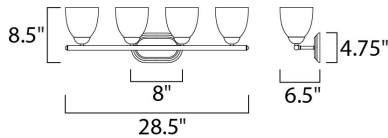

**PRODUCT DESCRIPTION**

This transitional design works in any style home. Full length oval backplates support simple bell-shaped, Frosted glass shades. Available in Satin Nickel, Matte Black, and Polished Chrome.

**MEASUREMENTS**

DIMENSION : 28.5" W x 8.5" H x 6.5" Ext  
 BACK PLATE : 8" W x 4.75" H x 6.5" HCO  
 HANGING WEIGHT : 6.4 lb

**LAMPING**

INPUT VOLTAGE : 120V  
 BULB : 4 x 60W Incandescent E26 Medium , 240W Total  
 BULB INCLUDED : (Not Included)  
 DIMMABLE : Yes