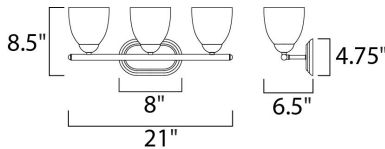

**PRODUCT DESCRIPTION**

This transitional design works in any style home. Full length oval backplates support simple bell-shaped, Frosted glass shades. Available in Satin Nickel, Matte Black, and Polished Chrome.

**MEASUREMENTS**

DIMENSION : 21" W x 8.5" H x 6.5" Ext  
 BACK PLATE : 8" W x 4.75" H x 6.5" HCO  
 HANGING WEIGHT : 3.75 lb

**LAMPING**

INPUT VOLTAGE : 120V  
 BULB : 3 x 60W Incandescent E26 Medium , 180W Total  
 BULB INCLUDED : (Not Included)  
 DIMMABLE : Yes