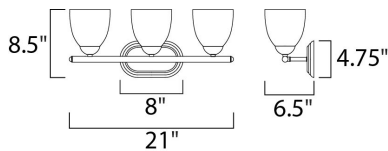

PRODUCT DESCRIPTION

This transitional design works in any style home. Full length oval backplates support simple bell-shaped, Frosted glass shades. Available in Satin Nickel, Matte Black, and Polished Chrome.

MEASUREMENTS

DIMENSION : 21" W x 8.5" H x 6.5" Ext
 BACK PLATE : 8" W x 4.75" H x 6.5" HCO
 HANGING WEIGHT : 3.75 lb

LAMPING

INPUT VOLTAGE : 120V
 BULB : 3 x 60W Incandescent E26 Medium , 180W Total
 BULB INCLUDED : (Not Included)
 DIMMABLE : Yes