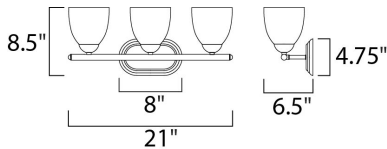

**PRODUCT DESCRIPTION**

This transitional design works in any style home. Full length oval backplates support simple bell-shaped, Frosted glass shades. Available in Satin Nickel, Matte Black, and Polished Chrome.

**MEASUREMENTS**

DIMENSION : 21" W x 8.5" H x 6.5" Ext  
 BACK PLATE : 8" W x 4.75" H x 6.5" HCO  
 HANGING WEIGHT : 3.75 lb

**LAMPING**

INPUT VOLTAGE : 120V  
 BULB : 3 x 60W Incandescent E26 Medium , 180W Total  
 BULB INCLUDED : (Not Included)  
 DIMMABLE : Yes