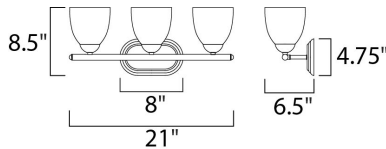

PRODUCT DESCRIPTION

This transitional design works in any style home. Full length oval backplates support simple bell-shaped, Frosted glass shades. Available in Satin Nickel, Matte Black, and Polished Chrome.

MEASUREMENTS

DIMENSION : 21" W x 8.5" H x 6.5" Ext
 BACK PLATE : 8" W x 4.75" H x 6.5" HCO
 HANGING WEIGHT : 3.75 lb

LAMPING

INPUT VOLTAGE : 120V
 BULB : 3 x 60W Incandescent E26 Medium , 180W Total
 BULB INCLUDED : (Not Included)
 DIMMABLE : Yes