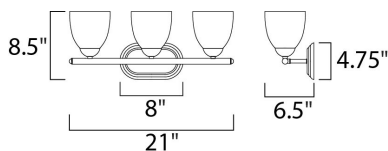

PRODUCT DESCRIPTION

This transitional design works in any style home. Full length oval backplates support simple bell-shaped, Frosted glass shades. Available in Satin Nickel, Matte Black, and Polished Chrome.

MEASUREMENTS

DIMENSION : 21" W x 8.5" H x 6.5" Ext
 BACK PLATE : 8" W x 4.75" H x 6.5" HCO
 HANGING WEIGHT : 3.75 lb

LAMPING

INPUT VOLTAGE : 120V
 BULB : 3 x 60W Incandescent E26 Medium , 180W Total
 BULB INCLUDED : (Not Included)
 DIMMABLE : Yes