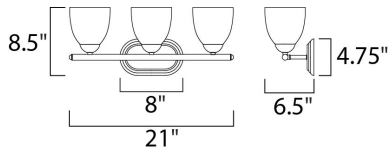

PRODUCT DESCRIPTION

This transitional design works in any style home. Full length oval backplates support simple bell-shaped, Frosted glass shades. Available in Satin Nickel, Matte Black, and Polished Chrome.

MEASUREMENTS

DIMENSION : 21" W x 8.5" H x 6.5" Ext
 BACK PLATE : 8" W x 4.75" H x 6.5" HCO
 HANGING WEIGHT : 3.75 lb

LAMPING

INPUT VOLTAGE : 120V
 BULB : 3 x 60W Incandescent E26 Medium , 180W Total
 BULB INCLUDED : (Not Included)
 DIMMABLE : Yes