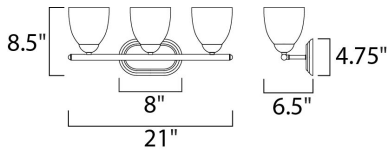

MEASUREMENTS

- DIMENSION : 21" W x 8.5" H x 6.5" Ext
- BACK PLATE : 8" W x 4.75" H x 6.5" HCO
- HANGING WEIGHT : 3.75 lb

LAMPING

- INPUT VOLTAGE : 120V
- BULB : 3 x 60W Incandescent E26 Medium , 180W Total
- BULB INCLUDED : (Not Included)
- DIMMABLE : Yes