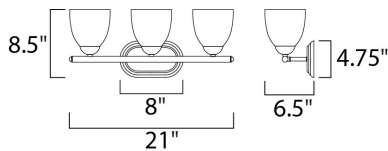

**PRODUCT DESCRIPTION**

This transitional design works in any style home. Full length oval backplates support simple bell-shaped, Frosted glass shades. Available in Satin Nickel, Matte Black, and Polished Chrome.

**MEASUREMENTS**

DIMENSION : 21" W x 8.5" H x 6.5" Ext  
 BACK PLATE : 8" W x 4.75" H x 6.5" HCO  
 HANGING WEIGHT : 3.75 lb

**LAMPING**

INPUT VOLTAGE : 120V  
 BULB : 3 x 60W Incandescent E26 Medium , 180W Total  
 BULB INCLUDED : (Not Included)  
 DIMMABLE : Yes