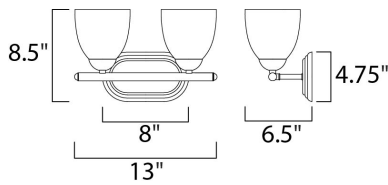

PRODUCT DESCRIPTION

This transitional design works in any style home. Full length oval backplates support simple bell-shaped, Frosted glass shades. Available in Satin Nickel, Matte Black, and Polished Chrome.

MEASUREMENTS

DIMENSION : 13" W x 8.5" H x 6.5" Ext
 BACK PLATE : 8" W x 4.75" H x 6.5" HCO
 HANGING WEIGHT : 2.87 lb

LAMPING

INPUT VOLTAGE : 120V
 BULB : 2 x 60W Incandescent E26 Medium , 120W Total
 BULB INCLUDED : (Not Included)
 DIMMABLE : Yes