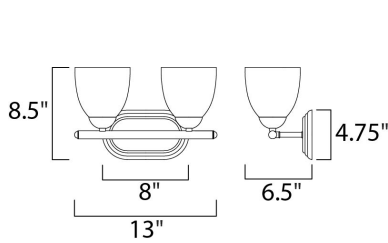

**PRODUCT DESCRIPTION**

This transitional design works in any style home. Full length oval backplates support simple bell-shaped, Frosted glass shades. Available in Satin Nickel, Matte Black, and Polished Chrome.

**MEASUREMENTS**

DIMENSION : 13" W x 8.5" H x 6.5" Ext  
 BACK PLATE : 8" W x 4.75" H x 6.5" HCO  
 HANGING WEIGHT : 2.87 lb

**LAMPING**

INPUT VOLTAGE : 120V  
 BULB : 2 x 60W Incandescent E26 Medium , 120W Total  
 BULB INCLUDED : (Not Included)  
 DIMMABLE : Yes