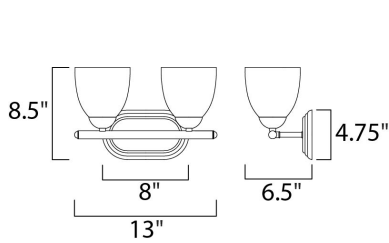

PRODUCT DESCRIPTION

This transitional design works in any style home. Full length oval backplates support simple bell-shaped, Frosted glass shades. Available in Satin Nickel, Matte Black, and Polished Chrome.

MEASUREMENTS

DIMENSION : 13" W x 8.5" H x 6.5" Ext
 BACK PLATE : 8" W x 4.75" H x 6.5" HCO
 HANGING WEIGHT : 2.87 lb

LAMPING

INPUT VOLTAGE : 120V
 BULB : 2 x 60W Incandescent E26 Medium , 120W Total
 BULB INCLUDED : (Not Included)
 DIMMABLE : Yes