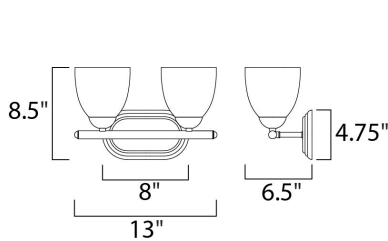

**PRODUCT DESCRIPTION**

This transitional design works in any style home. Full length oval backplates support simple bell-shaped, Frosted glass shades. Available in Satin Nickel, Matte Black, and Polished Chrome.

**MEASUREMENTS**

DIMENSION : 13" W x 8.5" H x 6.5" Ext  
 BACK PLATE : 8" W x 4.75" H x 6.5" HCO  
 HANGING WEIGHT : 2.87 lb

**LAMPING**

INPUT VOLTAGE : 120V  
 BULB : 2 x 60W Incandescent E26 Medium , 120W Total  
 BULB INCLUDED : (Not Included)  
 DIMMABLE : Yes