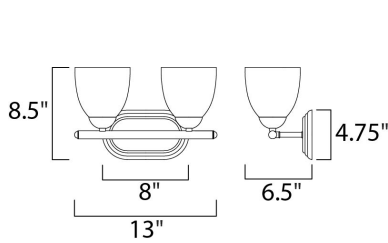

PRODUCT DESCRIPTION

This transitional design works in any style home. Full length oval backplates support simple bell-shaped, Frosted glass shades. Available in Satin Nickel, Matte Black, and Polished Chrome.

MEASUREMENTS

DIMENSION : 13" W x 8.5" H x 6.5" Ext
 BACK PLATE : 8" W x 4.75" H x 6.5" HCO
 HANGING WEIGHT : 2.87 lb

LAMPING

INPUT VOLTAGE : 120V
 BULB : 2 x 60W Incandescent E26 Medium , 120W Total
 BULB INCLUDED : (Not Included)
 DIMMABLE : Yes