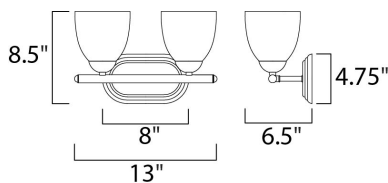

PRODUCT DESCRIPTION

This transitional design works in any style home. Full length oval backplates support simple bell-shaped, Frosted glass shades. Available in Satin Nickel, Matte Black, and Polished Chrome.

MEASUREMENTS

DIMENSION : 13" W x 8.5" H x 6.5" Ext
 BACK PLATE : 8" W x 4.75" H x 6.5" HCO
 HANGING WEIGHT : 2.87 lb

LAMPING

INPUT VOLTAGE : 120V
 BULB : 2 x 60W Incandescent E26 Medium , 120W Total
 BULB INCLUDED : (Not Included)
 DIMMABLE : Yes