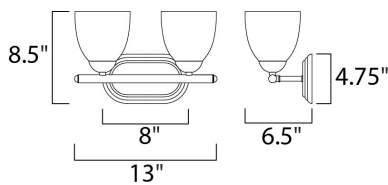

PRODUCT DESCRIPTION

This transitional design works in any style home. Full length oval backplates support simple bell-shaped, Frosted glass shades. Available in Satin Nickel, Matte Black, and Polished Chrome.

MEASUREMENTS

DIMENSION : 13" W x 8.5" H x 6.5" Ext
 BACK PLATE : 8" W x 4.75" H x 6.5" HCO
 HANGING WEIGHT : 2.87 lb

LAMPING

INPUT VOLTAGE : 120V
 BULB : 2 x 60W Incandescent E26 Medium , 120W Total
 BULB INCLUDED : (Not Included)
 DIMMABLE : Yes