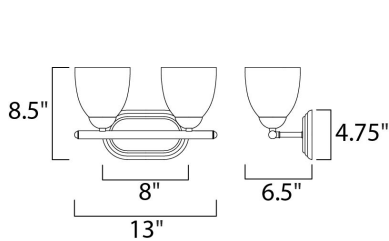

**PRODUCT DESCRIPTION**

This transitional design works in any style home. Full length oval backplates support simple bell-shaped, Frosted glass shades. Available in Satin Nickel, Matte Black, and Polished Chrome.

**MEASUREMENTS**

DIMENSION : 13" W x 8.5" H x 6.5" Ext  
 BACK PLATE : 8" W x 4.75" H x 6.5" HCO  
 HANGING WEIGHT : 2.87 lb

**LAMPING**

INPUT VOLTAGE : 120V  
 BULB : 2 x 60W Incandescent E26 Medium , 120W Total  
 BULB INCLUDED : (Not Included)  
 DIMMABLE : Yes