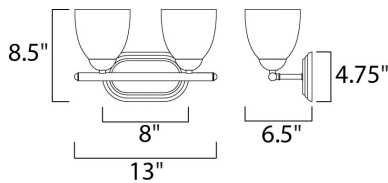

PRODUCT DESCRIPTION

This transitional design works in any style home. Full length oval backplates support simple bell-shaped, Frosted glass shades. Available in Satin Nickel, Matte Black, and Polished Chrome.

MEASUREMENTS

DIMENSION : 13" W x 8.5" H x 6.5" Ext
 BACK PLATE : 8" W x 4.75" H x 6.5" HCO
 HANGING WEIGHT : 2.87 lb

LAMPING

INPUT VOLTAGE : 120V
 BULB : 2 x 60W Incandescent E26 Medium , 120W Total
 BULB INCLUDED : (Not Included)
 DIMMABLE : Yes