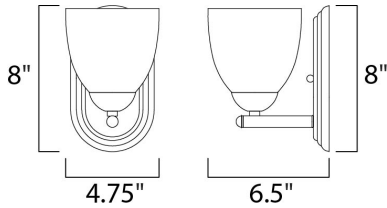

**PRODUCT DESCRIPTION**

This transitional design works in any style home. Full length oval backplates support simple bell-shaped, Frosted glass shades. Available in Satin Nickel, Matte Black, and Polished Chrome.

**MEASUREMENTS**

DIMENSION : 5" W x 8" H x 6.5" Ext  
 BACK PLATE : 4.75" W x 8" H x 4" HCO  
 HANGING WEIGHT : 1.56 lb

**LAMPING**

INPUT VOLTAGE : 120V  
 BULB : 1 x 60W Incandescent E26 Medium , 60W Total  
 BULB INCLUDED : (Not Included)  
 DIMMABLE : Yes