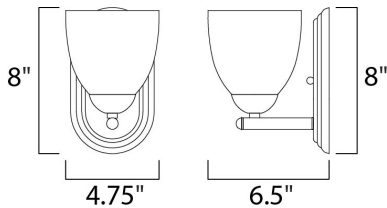

**PRODUCT DESCRIPTION**

This transitional design works in any style home. Full length oval backplates support simple bell-shaped, Frosted glass shades. Available in Satin Nickel, Matte Black, and Polished Chrome.

**MEASUREMENTS**

DIMENSION : 5" W x 8" H x 6.5" Ext  
 BACK PLATE : 4.75" W x 8" H x 4" HCO  
 HANGING WEIGHT : 1.56 lb

**LAMPING**

INPUT VOLTAGE : 120V  
 BULB : 1 x 60W Incandescent E26 Medium , 60W Total  
 BULB INCLUDED : (Not Included)  
 DIMMABLE : Yes