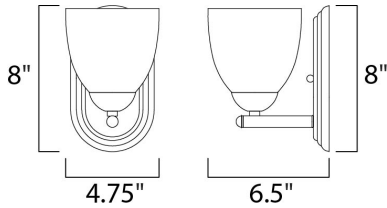

PRODUCT DESCRIPTION

This transitional design works in any style home. Full length oval backplates support simple bell-shaped, Frosted glass shades. Available in Satin Nickel, Matte Black, and Polished Chrome.

MEASUREMENTS

DIMENSION : 5" W x 8" H x 6.5" Ext
 BACK PLATE : 4.75" W x 8" H x 4" HCO
 HANGING WEIGHT : 1.56 lb

LAMPING

INPUT VOLTAGE : 120V
 BULB : 1 x 60W Incandescent E26 Medium , 60W Total
 BULB INCLUDED : (Not Included)
 DIMMABLE : Yes