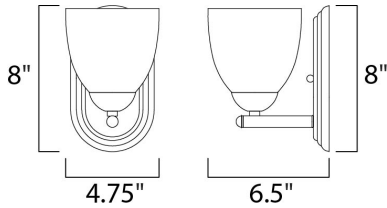

PRODUCT DESCRIPTION

This transitional design works in any style home. Full length oval backplates support simple bell-shaped, Frosted glass shades. Available in Satin Nickel, Matte Black, and Polished Chrome.

MEASUREMENTS

- DIMENSION : 5" W x 8" H x 6.5" Ext
- BACK PLATE : 4.75" W x 8" H x 4" HCO
- HANGING WEIGHT : 1.56 lb

LAMPING

- INPUT VOLTAGE : 120V
- BULB : 1 x 60W Incandescent E26 Medium , 60W Total
- BULB INCLUDED : (Not Included)
- DIMMABLE : Yes