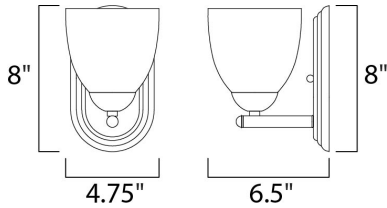

**PRODUCT DESCRIPTION**

This transitional design works in any style home. Full length oval backplates support simple bell-shaped, Frosted glass shades. Available in Satin Nickel, Matte Black, and Polished Chrome.

**MEASUREMENTS**

- DIMENSION : 5" W x 8" H x 6.5" Ext
- BACK PLATE : 4.75" W x 8" H x 4" HCO
- HANGING WEIGHT : 1.56 lb

**LAMPING**

- INPUT VOLTAGE : 120V
- BULB : 1 x 60W Incandescent E26 Medium , 60W Total
- BULB INCLUDED : (Not Included)
- DIMMABLE : Yes