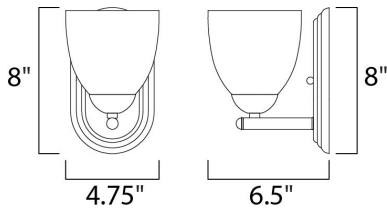

PRODUCT DESCRIPTION

This transitional design works in any style home. Full length oval backplates support simple bell-shaped, Frosted glass shades. Available in Satin Nickel, Matte Black, and Polished Chrome.

MEASUREMENTS

DIMENSION : 5" W x 8" H x 6.5" Ext
 BACK PLATE : 4.75" W x 8" H x 4" HCO
 HANGING WEIGHT : 1.56 lb

LAMPING

INPUT VOLTAGE : 120V
 BULB : 1 x 60W Incandescent E26 Medium , 60W Total
 BULB INCLUDED : (Not Included)
 DIMMABLE : Yes