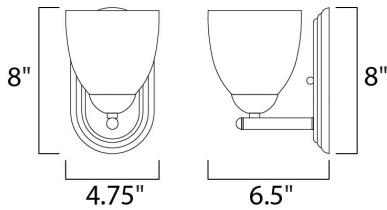

**PRODUCT DESCRIPTION**

This transitional design works in any style home. Full length oval backplates support simple bell-shaped, Frosted glass shades. Available in Satin Nickel, Matte Black, and Polished Chrome.

**MEASUREMENTS**

- DIMENSION : 5" W x 8" H x 6.5" Ext
- BACK PLATE : 4.75" W x 8" H x 4" HCO
- HANGING WEIGHT : 1.56 lb

**LAMPING**

- INPUT VOLTAGE : 120V
- BULB : 1 x 60W Incandescent E26 Medium , 60W Total
- BULB INCLUDED : (Not Included)
- DIMMABLE : Yes