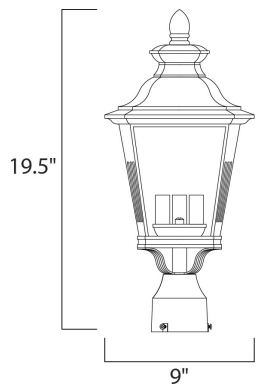

PRODUCT DESCRIPTION

Knoxville is an updated take on the traditional lantern style. Finished in Bronze and with the option of Clear or Frosted glass, our Incandescent version is sure to wow.