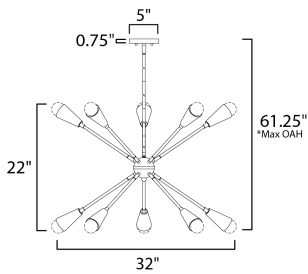

**PRODUCT DESCRIPTION**

A classic mid-century look, the Lovell collection features two sizes of sputnik chandeliers and streamlined sconces perfect for bath vanity applications. Available in a Black/Satin Brass finish combination. Light bulbs nest inside the metal cones to become an element of the design.

\*max overall height

**MEASUREMENTS**

- DIMENSION : 32" W x 22" H
- MAX OAH : 61.25" OAH
- CANOPY : 5" W x 0.75" H
- HANGING WEIGHT : 10.19 lb

**LAMPING**

- INPUT VOLTAGE : 120V
- LUMENS : 9,000 Rated (6,300 Del.)
- BULB : 1 x 9W LED E26 Medium , 90W Total
- BULB INCLUDED : (Included)
- DIMMABLE : Y
- CRI : 90 CRI
- COLOR\_TEMP : 3000K

**FINISHES OPTION**

- Black / Satin Brass (BKSBR)

**MATERIAL**

Steel

**RATINGS**

ULDry Location

**ADDITIONAL**

SLOPE: 60  
 OPERATING TEMPERATURE:  
 -20°C (-4°F), 40°C (104°F)