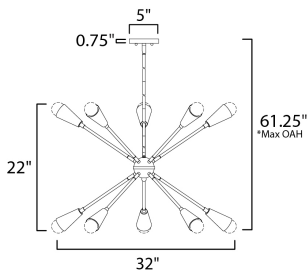

PRODUCT DESCRIPTION

A classic mid-century look, the Lovell collection features two sizes of sputnik chandeliers and streamlined sconces perfect for bath vanity applications. Available in a Black/Satin Brass finish combination. Light bulbs nest inside the metal cones to become an element of the design.

*max overall height

MEASUREMENTS

- DIMENSION : 32" W x 22" H
- MAX OAH : 61.25" OAH
- CANOPY : 5" W x 0.75" H
- HANGING WEIGHT : 10.19 lb

LAMPING

- INPUT VOLTAGE : 120V
- LUMENS : 9,000 Rated (6,300 Del.)
- BULB : 1 x 9W LED E26 Medium , 90W Total
- BULB INCLUDED : (Included)
- DIMMABLE : Y
- CRI : 90 CRI
- COLOR_TEMP : 3000K

FINISHES OPTION

- Black / Satin Brass (BKSBR)

MATERIAL

Steel

RATINGS

ULDry Location

ADDITIONAL

SLOPE: 60
 OPERATING TEMPERATURE:
 -20°C (-4°F), 40°C (104°F)