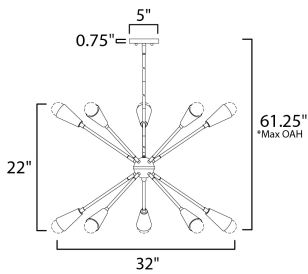

**PRODUCT DESCRIPTION**

A classic mid-century look, the Lovell collection features two sizes of sputnik chandeliers and streamlined sconces perfect for bath vanity applications. Available in a Black/Satin Brass finish combination. Light bulbs nest inside the metal cones to become an element of the design.

\*max overall height

**MEASUREMENTS**

- DIMENSION : 32" W x 22" H
- MAX OAH : 57.5" OAH
- CANOPY : 5" W x 0.75" H
- HANGING WEIGHT : 9.87 lb

**LAMPING**

- INPUT VOLTAGE : 120V
- BULB : 1 x 60W Incandescent E26 Medium , 600W Total
- BULB INCLUDED : (Not Included)
- DIMMABLE : Y

**FINISHES OPTION**

- Black / Satin Brass (BKSBR)

**MATERIAL**

Steel

**RATINGS**

ULDry Location

**ADDITIONAL**

SLOPE: 60  
 OPERATING TEMPERATURE:  
 -20°C (-4°F), 40°C (104°F)