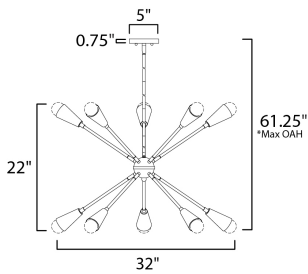

PRODUCT DESCRIPTION

A classic mid-century look, the Lovell collection features two sizes of sputnik chandeliers and streamlined sconces perfect for bath vanity applications. Available in a Black/Satin Brass finish combination. Light bulbs nest inside the metal cones to become an element of the design.

*max overall height

MEASUREMENTS

- DIMENSION : 32" W x 22" H
- MAX OAH : 57.5" OAH
- CANOPY : 5" W x 0.75" H
- HANGING WEIGHT : 9.87 lb

LAMPING

- INPUT VOLTAGE : 120V
- BULB : 1 x 60W Incandescent E26 Medium , 600W Total
- BULB INCLUDED : (Not Included)
- DIMMABLE : Y

FINISHES OPTION

- Black / Satin Brass (BKSBR)

MATERIAL

Steel

RATINGS

ULDry Location

ADDITIONAL

SLOPE: 60
 OPERATING TEMPERATURE:
 -20°C (-4°F), 40°C (104°F)