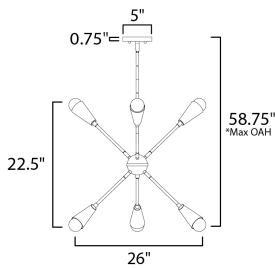

**PRODUCT DESCRIPTION**

A classic mid-century look, the Lovell collection features two sizes of sputnik chandeliers and streamlined sconces perfect for bath vanity applications. Available in a Black/Satin Brass finish combination. Light bulbs nest inside the metal cones to become an element of the design.

\*max overall height

**MEASUREMENTS**

- DIMENSION : 26" W x 22.5" H
- MAX OAH : 58.75" OAH
- CANOPY : 5" W x 0.75" H
- HANGING WEIGHT : 5.18 lb

**LAMPING**

- INPUT VOLTAGE : 120V
- LUMENS : 5,400 Rated (3,780 Del.)
- BULB : 6 x 9W LED E26 Medium , 54W Total
- BULB INCLUDED : (Included)
- DIMMABLE : Y
- CRI : 90 CRI
- COLOR\_TEMP : 3000K

**FINISHES OPTION**

Black / Satin Brass (BKSBR)

**MATERIAL**

Steel

**RATINGS**

ULDry Location

**ADDITIONAL**

SLOPE: 60  
 OPERATING TEMPERATURE:  
 -20°C (-4°F), 40°C (104°F)