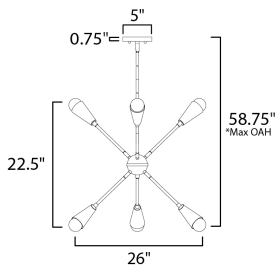

PRODUCT DESCRIPTION

A classic mid-century look, the Lovell collection features two sizes of sputnik chandeliers and streamlined sconces perfect for bath vanity applications. Available in a Black/Satin Brass finish combination. Light bulbs nest inside the metal cones to become an element of the design.

*max overall height

MEASUREMENTS

- DIMENSION : 26" W x 22.5" H
- MAX OAH : 58.75" OAH
- CANOPY : 5" W x 0.75" H
- HANGING WEIGHT : 5.18 lb

LAMPING

- INPUT VOLTAGE : 120V
- LUMENS : 5,400 Rated (3,780 Del.)
- BULB : 6 x 9W LED E26 Medium , 54W Total
- BULB INCLUDED : (Included)
- DIMMABLE : Y
- CRI : 90 CRI
- COLOR_TEMP : 3000K

FINISHES OPTION

 Black / Satin Brass (BKSB)

MATERIAL

Steel

RATINGS

ULDry Location

ADDITIONAL

SLOPE: 60
 OPERATING TEMPERATURE:
 -20°C (-4°F), 40°C (104°F)