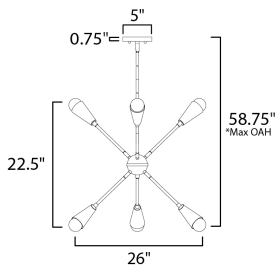

PRODUCT DESCRIPTION

A classic mid-century look, the Lovell collection features two sizes of sputnik chandeliers and streamlined sconces perfect for bath vanity applications. Available in a Black/Satin Brass finish combination. Light bulbs nest inside the metal cones to become an element of the design.

*max overall height

MEASUREMENTS

- DIMENSION : 26" W x 22.5" H
- MAX OAH : 58.75" OAH
- CANOPY : 5" W x 0.75" H
- HANGING WEIGHT : 5.18 lb

LAMPING

- INPUT VOLTAGE : 120V
- LUMENS : 5,400 Rated (3,780 Del.)
- BULB : 6 x 9W LED E26 Medium , 54W Total
- BULB INCLUDED : (Included)
- DIMMABLE : Y
- CRI : 90 CRI
- COLOR_TEMP : 3000K

FINISHES OPTION

Black / Satin Brass (BKSBR)

MATERIAL

Steel

RATINGS

ULDry Location

ADDITIONAL

SLOPE: 60
 OPERATING TEMPERATURE:
 -20°C (-4°F), 40°C (104°F)