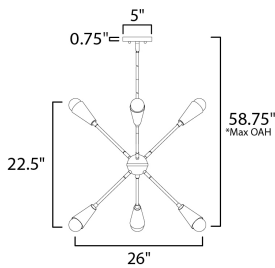

PRODUCT DESCRIPTION

A classic mid-century look, the Lovell collection features two sizes of sputnik chandeliers and streamlined sconces perfect for bath vanity applications. Available in a Black/Satin Brass finish combination. Light bulbs nest inside the metal cones to become an element of the design.

*max overall height

MEASUREMENTS

- DIMENSION : 26" W x 22.5" H
- MAX OAH : 58.75" OAH
- CANOPY : 5" W x 0.75" H
- HANGING WEIGHT : 5.18 lb

LAMPING

- INPUT VOLTAGE : 120V
- LUMENS : 5,400 Rated (3,780 Del.)
- BULB : 6 x 9W LED E26 Medium , 54W Total
- BULB INCLUDED : (Included)
- DIMMABLE : Y
- CRI : 90 CRI
- COLOR_TEMP : 3000K

FINISHES OPTION

 Black / Satin Brass (BKSBR)

MATERIAL

Steel

RATINGS

ULDry Location

ADDITIONAL

SLOPE: 60
 OPERATING TEMPERATURE:
 -20°C (-4°F), 40°C (104°F)