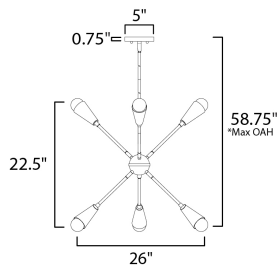

**PRODUCT DESCRIPTION**

A classic mid-century look, the Lovell collection features two sizes of sputnik chandeliers and streamlined sconces perfect for bath vanity applications. Available in a Black/Satin Brass finish combination. Light bulbs nest inside the metal cones to become an element of the design.

\*max overall height

**MEASUREMENTS**

- DIMENSION : 26" W x 22.5" H
- MAX OAH : 57.5" OAH
- CANOPY : 5" W x 0.75" H
- HANGING WEIGHT : 4.94 lb

**LAMPING**

- INPUT VOLTAGE : 120V
- BULB : 6 x 60W Incandescent E26 Medium , 360W Total
- BULB INCLUDED : (Not Included)
- DIMMABLE : Y

**FINISHES OPTION**

- Black / Satin Brass (BKSBR)

**MATERIAL**

Steel

**RATINGS**

ULDry Location

**ADDITIONAL**

SLOPE: 60  
 OPERATING TEMPERATURE:  
 -20°C (-4°F), 40°C (104°F)