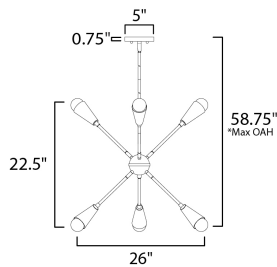

PRODUCT DESCRIPTION

A classic mid-century look, the Lovell collection features two sizes of sputnik chandeliers and streamlined sconces perfect for bath vanity applications. Available in a Black/Satin Brass finish combination. Light bulbs nest inside the metal cones to become an element of the design.

*max overall height

MEASUREMENTS

- DIMENSION : 26" W x 22.5" H
- MAX OAH : 57.5" OAH
- CANOPY : 5" W x 0.75" H
- HANGING WEIGHT : 4.94 lb

LAMPING

- INPUT VOLTAGE : 120V
- BULB : 6 x 60W Incandescent E26 Medium , 360W Total
- BULB INCLUDED : (Not Included)
- DIMMABLE : Y

FINISHES OPTION

- Black / Satin Brass (BKSBR)

MATERIAL

Steel

RATINGS

ULDry Location

ADDITIONAL

SLOPE: 60
 OPERATING TEMPERATURE:
 -20°C (-4°F), 40°C (104°F)