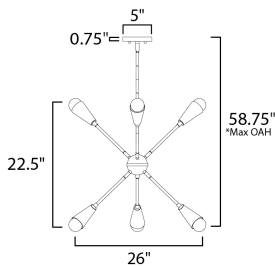

**PRODUCT DESCRIPTION**

A classic mid-century look, the Lovell collection features two sizes of sputnik chandeliers and streamlined sconces perfect for bath vanity applications. Available in a Black/Satin Brass finish combination. Light bulbs nest inside the metal cones to become an element of the design.

\*max overall height

**MEASUREMENTS**

- DIMENSION : 26" W x 22.5" H
- MAX OAH : 57.5" OAH
- CANOPY : 5" W x 0.75" H
- HANGING WEIGHT : 4.94 lb

**LAMPING**

- INPUT VOLTAGE : 120V
- BULB : 6 x 60W Incandescent E26 Medium , 360W Total
- BULB INCLUDED : (Not Included)
- DIMMABLE : Y