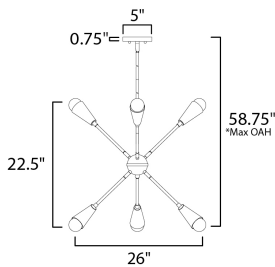

PRODUCT DESCRIPTION

A classic mid-century look, the Lovell collection features two sizes of sputnik chandeliers and streamlined sconces perfect for bath vanity applications. Available in a Black/Satin Brass finish combination. Light bulbs nest inside the metal cones to become an element of the design.

*max overall height

MEASUREMENTS

- DIMENSION : 26" W x 22.5" H
- MAX OAH : 57.5" OAH
- CANOPY : 5" W x 0.75" H
- HANGING WEIGHT : 4.94 lb

LAMPING

- INPUT VOLTAGE : 120V
- BULB : 6 x 60W Incandescent E26 Medium , 360W Total
- BULB INCLUDED : (Not Included)
- DIMMABLE : Y