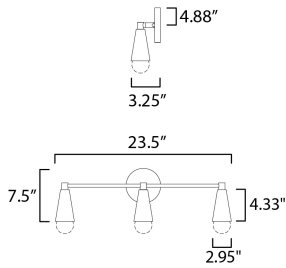

PRODUCT DESCRIPTION

A classic mid-century look, the Lovell collection features two sizes of sputnik chandeliers and streamlined sconces perfect for bath vanity applications. Available in a Black/Satin Brass finish combination. Light bulbs nest inside the metal cones to become an element of the design.

MEASUREMENTS

DIMENSION : 24" W x 9" H x 4" Ext
BACK PLATE : 4.75" W x 0.75" H x 6.5" HCO
HANGING WEIGHT : 2.25 lb

LAMPING

INPUT VOLTAGE : 120V
LUMENS : 2,700 Rated (1,890 Del.)
BULB : 3 x 9W LED E26 Medium , 27W Total
BULB INCLUDED : (Included)
DIMMABLE : Y
CRI : 90 CRI
COLOR_TEMP : 3000K
LIGHTING_DIRECTION : Up/Down

FINISHES OPTION

Black / Satin Brass (BKSB)

MATERIAL

Steel

RATINGS

ULDamp Location
ADA

ADDITIONAL

INSTALL UP/DOWN: Up/Down
OPERATING TEMPERATURE:
-20°C (-4°F), 40°C (104°F)

Always consult a qualified electrician before installing any lighting product.