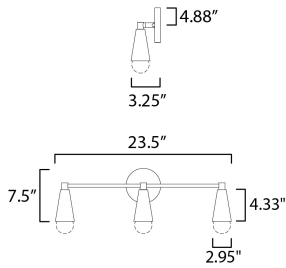

PRODUCT DESCRIPTION

A classic mid-century look, the Lovell collection features two sizes of sputnik chandeliers and streamlined sconces perfect for bath vanity applications. Available in a Black/Satin Brass finish combination. Light bulbs nest inside the metal cones to become an element of the design.

MEASUREMENTS

DIMENSION : 24" W x 9" H x 4" Ext
BACK PLATE : 4.75" W x 0.75" H x 6.5" HCO
HANGING WEIGHT : 2.25 lb

LAMPING

INPUT VOLTAGE : 120V
LUMENS : 2,700 Rated (1,890 Del.)
BULB : 3 x 9W LED E26 Medium , 27W Total
BULB INCLUDED : (Included)
DIMMABLE : Y
CRI : 90 CRI
COLOR_TEMP : 3000K
LIGHTING_DIRECTION : Up/Down

FINISHES OPTION

Black / Satin Brass (BKSBR)

MATERIAL

Steel

RATINGS

UL Damp Location
ADA

ADDITIONAL

INSTALL UP/DOWN: Up/Down
OPERATING TEMPERATURE:
-20°C (-4°F), 40°C (104°F)

Always consult a qualified electrician before installing any lighting product.