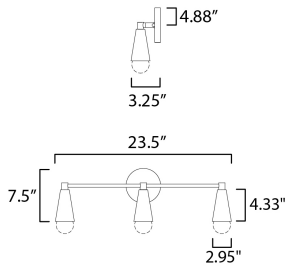

PRODUCT DESCRIPTION

A classic mid-century look, the Lovell collection features two sizes of sputnik chandeliers and streamlined sconces perfect for bath vanity applications. Available in a Black/Satin Brass finish combination. Light bulbs nest inside the metal cones to become an element of the design.

MEASUREMENTS

DIMENSION : 24" W x 9" H x 4" Ext
BACK PLATE : 4.75" W x 0.75" H x 6.5" HCO
HANGING WEIGHT : 2.25 lb

LAMPING

INPUT VOLTAGE : 120V
LUMENS : 2,700 Rated (1,890 Del.)
BULB : 3 x 9W LED E26 Medium , 27W Total
BULB INCLUDED : (Included)
DIMMABLE : Y
CRI : 90 CRI
COLOR_TEMP : 3000K
LIGHTING_DIRECTION : Up/Down

FINISHES OPTION

Black / Satin Brass (BKSBR)

MATERIAL

Steel

RATINGS

UL damp Location
ADA

ADDITIONAL

INSTALL UP/DOWN: Up/Down
OPERATING TEMPERATURE:
-20°C (-4°F), 40°C (104°F)

Always consult a qualified electrician before installing any lighting product.