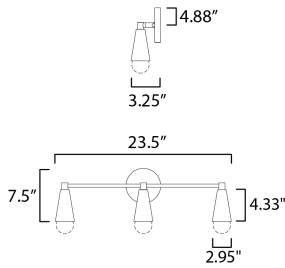

PRODUCT DESCRIPTION

A classic mid-century look, the Lovell collection features two sizes of sputnik chandeliers and streamlined sconces perfect for bath vanity applications. Available in a Black/Satin Brass finish combination. Light bulbs nest inside the metal cones to become an element of the design.

MEASUREMENTS

- DIMENSION : 24" W x 9" H x 4" Ext
- BACK PLATE : 4.75" W x 0.75" H x 4.88" HCO
- HANGING WEIGHT : 2.13 lb

LAMPING

- INPUT VOLTAGE : 120V
- BULB : 3 x 60W Incandescent E26 Medium , 180W Total
- BULB INCLUDED : (Not Included)
- DIMMABLE : Y
- LIGHTING_DIRECTION : Up/Down

FINISHES OPTION

- Black / Satin Brass (BKSBR)

MATERIAL

Steel

RATINGS

UL damp Location
 ADA

ADDITIONAL

INSTALL UP/DOWN: Up/Down
 OPERATING TEMPERATURE:
 -20°C (-4°F), 40°C (104°F)

Always consult a qualified electrician before installing any lighting product.