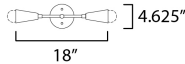

PRODUCT DESCRIPTION

A classic mid-century look, the Lovell collection features two sizes of sputnik chandeliers and streamlined sconces perfect for bath vanity applications. Available in a Black/Satin Brass finish combination. Light bulbs nest inside the metal cones to become an element of the design.

MEASUREMENTS

DIMENSION : 5" W x 18" H x 4" Ext
MAX OAH : 4.75" W x 0.75" H
HANGING WEIGHT : 1.65 lb

LAMPING

INPUT VOLTAGE : 120V
LUMENS : 1,800 Rated (1,260 Del.)
BULB : 2 x 9W LED E26 Medium , 18W Total
BULB INCLUDED : (Included)
DIMMABLE : Y
CRI : 90 CRI
COLOR_TEMP : 3000K
LIGHTING_DIRECTION : Omni

FINISHES OPTION

Black / Satin Brass (BKSBR)

MATERIAL

Steel