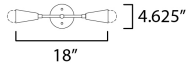

PRODUCT DESCRIPTION

A classic mid-century look, the Lovell collection features two sizes of sputnik chandeliers and streamlined sconces perfect for bath vanity applications. Available in a Black/Satin Brass finish combination. Light bulbs nest inside the metal cones to become an element of the design.

MEASUREMENTS

DIMENSION : 5" W x 18" H x 4" Ext
MAX OAH : 4.75" W x 0.75" H
HANGING WEIGHT : 1.65 lb

LAMPING

INPUT VOLTAGE : 120V
LUMENS : 1,800 Rated (1,260 Del.)
BULB : 2 x 9W LED E26 Medium , 18W Total
BULB INCLUDED : (Included)
DIMMABLE : Y
CRI : 90 CRI
COLOR_TEMP : 3000K
LIGHTING_DIRECTION : Omni

FINISHES OPTION

Black / Satin Brass (BKSBR)

MATERIAL

Steel