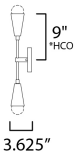

PRODUCT DESCRIPTION

A classic mid-century look, the Lovell collection features two sizes of sputnik chandeliers and streamlined sconces perfect for bath vanity applications. Available in a Black/Satin Brass finish combination. Light bulbs nest inside the metal cones to become an element of the design.

MEASUREMENTS

DIMENSION : 5" W x 18" H x 4" Ext
MAX OAH : 4.75" W x 0.75" H
HANGING WEIGHT : 1.65 lb

LAMPING

INPUT VOLTAGE : 120V
LUMENS : 1,800 Rated (1,260 Del.)
BULB : 2 x 9W LED E26 Medium , 18W Total
BULB INCLUDED : (Included)
DIMMABLE : Y
CRI : 90 CRI
COLOR_TEMP : 3000K
LIGHTING_DIRECTION : Omni

FINISHES OPTION

Black / Satin Brass (BKSBR)

MATERIAL

Steel