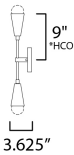

PRODUCT DESCRIPTION

A classic mid-century look, the Lovell collection features two sizes of sputnik chandeliers and streamlined sconces perfect for bath vanity applications. Available in a Black/Satin Brass finish combination. Light bulbs nest inside the metal cones to become an element of the design.

MEASUREMENTS

DIMENSION : 5" W x 18" H x 4" Ext
MAX OAH : 4.75" W x 0.75" H
HANGING WEIGHT : 1.65 lb

LAMPING

INPUT VOLTAGE : 120V
LUMENS : 1,800 Rated (1,260 Del.)
BULB : 2 x 9W LED E26 Medium , 18W Total
BULB INCLUDED : (Included)
DIMMABLE : Y
CRI : 90 CRI
COLOR_TEMP : 3000K
LIGHTING_DIRECTION : Omni

FINISHES OPTION

Black / Satin Brass (BKSBR)

MATERIAL

Steel