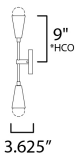

PRODUCT DESCRIPTION

A classic mid-century look, the Lovell collection features two sizes of sputnik chandeliers and streamlined sconces perfect for bath vanity applications. Available in a Black/Satin Brass finish combination. Light bulbs nest inside the metal cones to become an element of the design.

MEASUREMENTS

DIMENSION : 5" W x 18" H x 4" Ext
MAX OAH : 4.75" W x 0.75" H
HANGING WEIGHT : 1.57 lb

LAMPING

INPUT VOLTAGE : 120V
BULB : 2 x 60W Incandescent E26 Medium , 120W Total
BULB INCLUDED : (Not Included)
DIMMABLE : Y
LIGHTING_DIRECTION : Omni

FINISHES OPTION

Black / Satin Brass (BKSBR)

MATERIAL

Steel