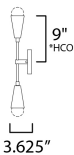

PRODUCT DESCRIPTION

A classic mid-century look, the Lovell collection features two sizes of sputnik chandeliers and streamlined sconces perfect for bath vanity applications. Available in a Black/Satin Brass finish combination. Light bulbs nest inside the metal cones to become an element of the design.

MEASUREMENTS

DIMENSION : 5" W x 18" H x 4" Ext
MAX OAH : 4.75" W x 0.75" H
HANGING WEIGHT : 1.57 lb

LAMPING

INPUT VOLTAGE : 120V
BULB : 2 x 60W Incandescent E26 Medium , 120W Total
BULB INCLUDED : (Not Included)
DIMMABLE : Y
LIGHTING_DIRECTION : Omni

FINISHES OPTION

Black / Satin Brass (BKSBR)

MATERIAL

Steel