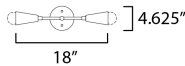

PRODUCT DESCRIPTION

A classic mid-century look, the Lovell collection features two sizes of sputnik chandeliers and streamlined sconces perfect for bath vanity applications. Available in a Black/Satin Brass finish combination. Light bulbs nest inside the metal cones to become an element of the design.

MEASUREMENTS

DIMENSION : 5" W x 18" H x 4" Ext
MAX OAH : 4.75" W x 0.75" H
HANGING WEIGHT : 1.57 lb

LAMPING

INPUT VOLTAGE : 120V
BULB : 2 x 60W Incandescent E26 Medium , 120W Total
BULB INCLUDED : (Not Included)
DIMMABLE : Y
LIGHTING_DIRECTION : Omni

FINISHES OPTION

Black / Satin Brass (BKSBR)

MATERIAL

Steel