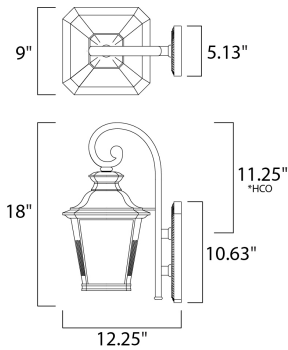

PRODUCT DESCRIPTION

Knoxville is an updated take on the traditional lantern style. Finished in Bronze and with the option of Clear or Frosted glass, our Incandescent version is sure to wow.

MEASUREMENTS

DIMENSION : 9" W x 18.5" H x 12.25" Ext
BACK PLATE : 5.25" W x 10.5" H x 11.25" HCO
HANGING WEIGHT : 5.81 lb

LAMPING

INPUT VOLTAGE : 120V
BULB : 1 x 60W Incandescent E26 Medium , 60W Total
BULB INCLUDED : (Not Included)
DIMMABLE :

FINISHES OPTION

Bronze (BZ)

GLASS

Frosted Seedy FS

MATERIAL

Die Cast Aluminum, Glass

RATINGS

cETLus
Wet Location

ADDITIONAL

OPERATING TEMPERATURE:
-20°C (-4°F), 40°C (104°F)

Always consult a qualified electrician before installing any lighting product.