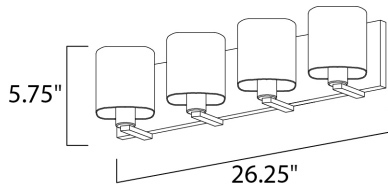

**PRODUCT DESCRIPTION**

Satin White bands of cased glass wrap around each lamp creating a soft ribbon of light. Back plates finished in Polished Chrome or Satin Nickel complement the majority of bath fittings.

**MEASUREMENTS**

DIMENSION : 26.25" W x 5.75" H x 5.5" Ext  
 BACK PLATE : 26.25" W x 5.5" H x 2.75" HCO  
 HANGING WEIGHT : 6.78 lb

**LAMPING**

INPUT VOLTAGE : 120V  
 BULB : 4 x 60W Incandescent E26 Medium , 240W Total  
 BULB INCLUDED : (Not Included)  
 DIMMABLE : Yes