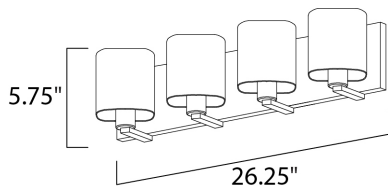

PRODUCT DESCRIPTION

Satin White bands of cased glass wrap around each lamp creating a soft ribbon of light. Back plates finished in Polished Chrome or Satin Nickel complement the majority of bath fittings.

MEASUREMENTS

DIMENSION : 26.25" W x 5.75" H x 5.5" Ext
 BACK PLATE : 26.25" W x 5.5" H x 2.75" HCO
 HANGING WEIGHT : 6.78 lb

LAMPING

INPUT VOLTAGE : 120V
 BULB : 4 x 60W Incandescent E26 Medium , 240W Total
 BULB INCLUDED : (Not Included)
 DIMMABLE : Yes