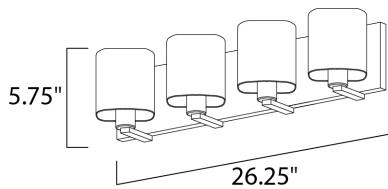

PRODUCT DESCRIPTION

Satin White bands of cased glass wrap around each lamp creating a soft ribbon of light. Back plates finished in Polished Chrome or Satin Nickel complement the majority of bath fittings.

MEASUREMENTS

DIMENSION : 26.25" W x 5.75" H x 5.5" Ext
 BACK PLATE : 26.25" W x 5.5" H x 2.75" HCO
 HANGING WEIGHT : 6.78 lb

LAMPING

INPUT VOLTAGE : 120V
 BULB : 4 x 60W Incandescent E26 Medium , 240W Total
 BULB INCLUDED : (Not Included)
 DIMMABLE : Yes