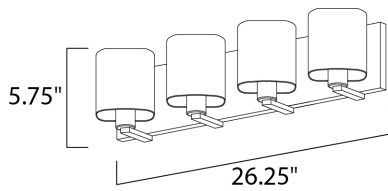

**PRODUCT DESCRIPTION**

Satin White bands of cased glass wrap around each lamp creating a soft ribbon of light. Back plates finished in Polished Chrome or Satin Nickel complement the majority of bath fittings.

**MEASUREMENTS**

DIMENSION : 26.25" W x 5.75" H x 5.5" Ext  
 BACK PLATE : 26.25" W x 5.5" H x 2.75" HCO  
 HANGING WEIGHT : 6.78 lb

**LAMPING**

INPUT VOLTAGE : 120V  
 BULB : 4 x 60W Incandescent E26 Medium , 240W Total  
 BULB INCLUDED : (Not Included)  
 DIMMABLE : Yes