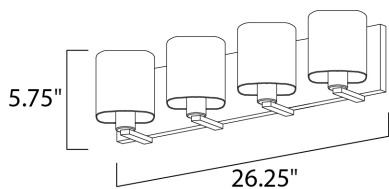

PRODUCT DESCRIPTION

Satin White bands of cased glass wrap around each lamp creating a soft ribbon of light. Back plates finished in Polished Chrome or Satin Nickel complement the majority of bath fittings.

MEASUREMENTS

DIMENSION : 26.25" W x 5.75" H x 5.5" Ext
 BACK PLATE : 26.25" W x 5.5" H x 2.75" HCO
 HANGING WEIGHT : 6.78 lb

LAMPING

INPUT VOLTAGE : 120V
 BULB : 4 x 60W Incandescent E26 Medium , 240W Total
 BULB INCLUDED : (Not Included)
 DIMMABLE : Yes