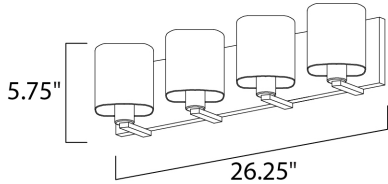

PRODUCT DESCRIPTION

Satin White bands of cased glass wrap around each lamp creating a soft ribbon of light. Back plates finished in Polished Chrome or Satin Nickel complement the majority of bath fittings.

MEASUREMENTS

DIMENSION : 26.25" W x 5.75" H x 5.5" Ext
 BACK PLATE : 26.25" W x 5.5" H x 2.75" HCO
 HANGING WEIGHT : 6.78 lb

LAMPING

INPUT VOLTAGE : 120V
 BULB : 4 x 60W Incandescent E26 Medium , 240W Total
 BULB INCLUDED : (Not Included)
 DIMMABLE : Yes