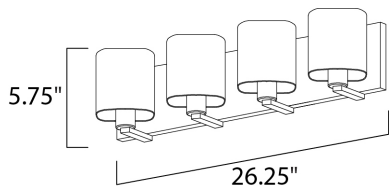

PRODUCT DESCRIPTION

Satin White bands of cased glass wrap around each lamp creating a soft ribbon of light. Back plates finished in Polished Chrome or Satin Nickel complement the majority of bath fittings.

MEASUREMENTS

DIMENSION : 26.25" W x 5.75" H x 5.5" Ext
 BACK PLATE : 26.25" W x 5.5" H x 2.75" HCO
 HANGING WEIGHT : 6.78 lb

LAMPING

INPUT VOLTAGE : 120V
 BULB : 4 x 60W Incandescent E26 Medium , 240W Total
 BULB INCLUDED : (Not Included)
 DIMMABLE : Yes