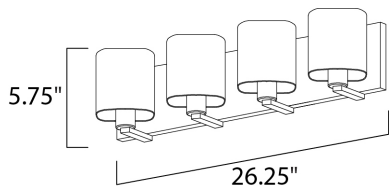

**PRODUCT DESCRIPTION**

Satin White bands of cased glass wrap around each lamp creating a soft ribbon of light. Back plates finished in Polished Chrome or Satin Nickel complement the majority of bath fittings.

**MEASUREMENTS**

DIMENSION : 26.25" W x 5.75" H x 5.5" Ext  
 BACK PLATE : 26.25" W x 5.5" H x 2.75" HCO  
 HANGING WEIGHT : 6.78 lb

**LAMPING**

INPUT VOLTAGE : 120V  
 BULB : 4 x 60W Incandescent E26 Medium , 240W Total  
 BULB INCLUDED : (Not Included)  
 DIMMABLE : Yes