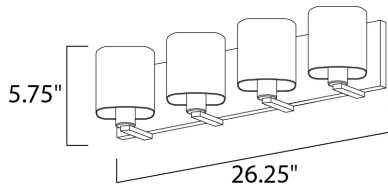

PRODUCT DESCRIPTION

Satin White bands of cased glass wrap around each lamp creating a soft ribbon of light. Back plates finished in Polished Chrome or Satin Nickel complement the majority of bath fittings.

MEASUREMENTS

DIMENSION : 26.25" W x 5.75" H x 5.5" Ext
 BACK PLATE : 26.25" W x 5.5" H x 2.75" HCO
 HANGING WEIGHT : 6.78 lb

LAMPING

INPUT VOLTAGE : 120V
 BULB : 4 x 60W Incandescent E26 Medium , 240W Total
 BULB INCLUDED : (Not Included)
 DIMMABLE : Yes