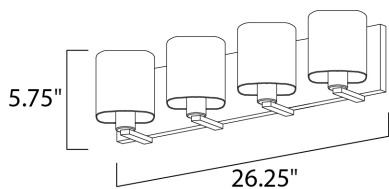

**PRODUCT DESCRIPTION**

Satin White bands of cased glass wrap around each lamp creating a soft ribbon of light. Back plates finished in Polished Chrome or Satin Nickel complement the majority of bath fittings.

**MEASUREMENTS**

DIMENSION : 26.25" W x 5.75" H x 5.5" Ext  
 BACK PLATE : 26.25" W x 5.5" H x 2.75" HCO  
 HANGING WEIGHT : 6.78 lb

**LAMPING**

INPUT VOLTAGE : 120V  
 BULB : 4 x 60W Incandescent E26 Medium , 240W Total  
 BULB INCLUDED : (Not Included)  
 DIMMABLE : Yes